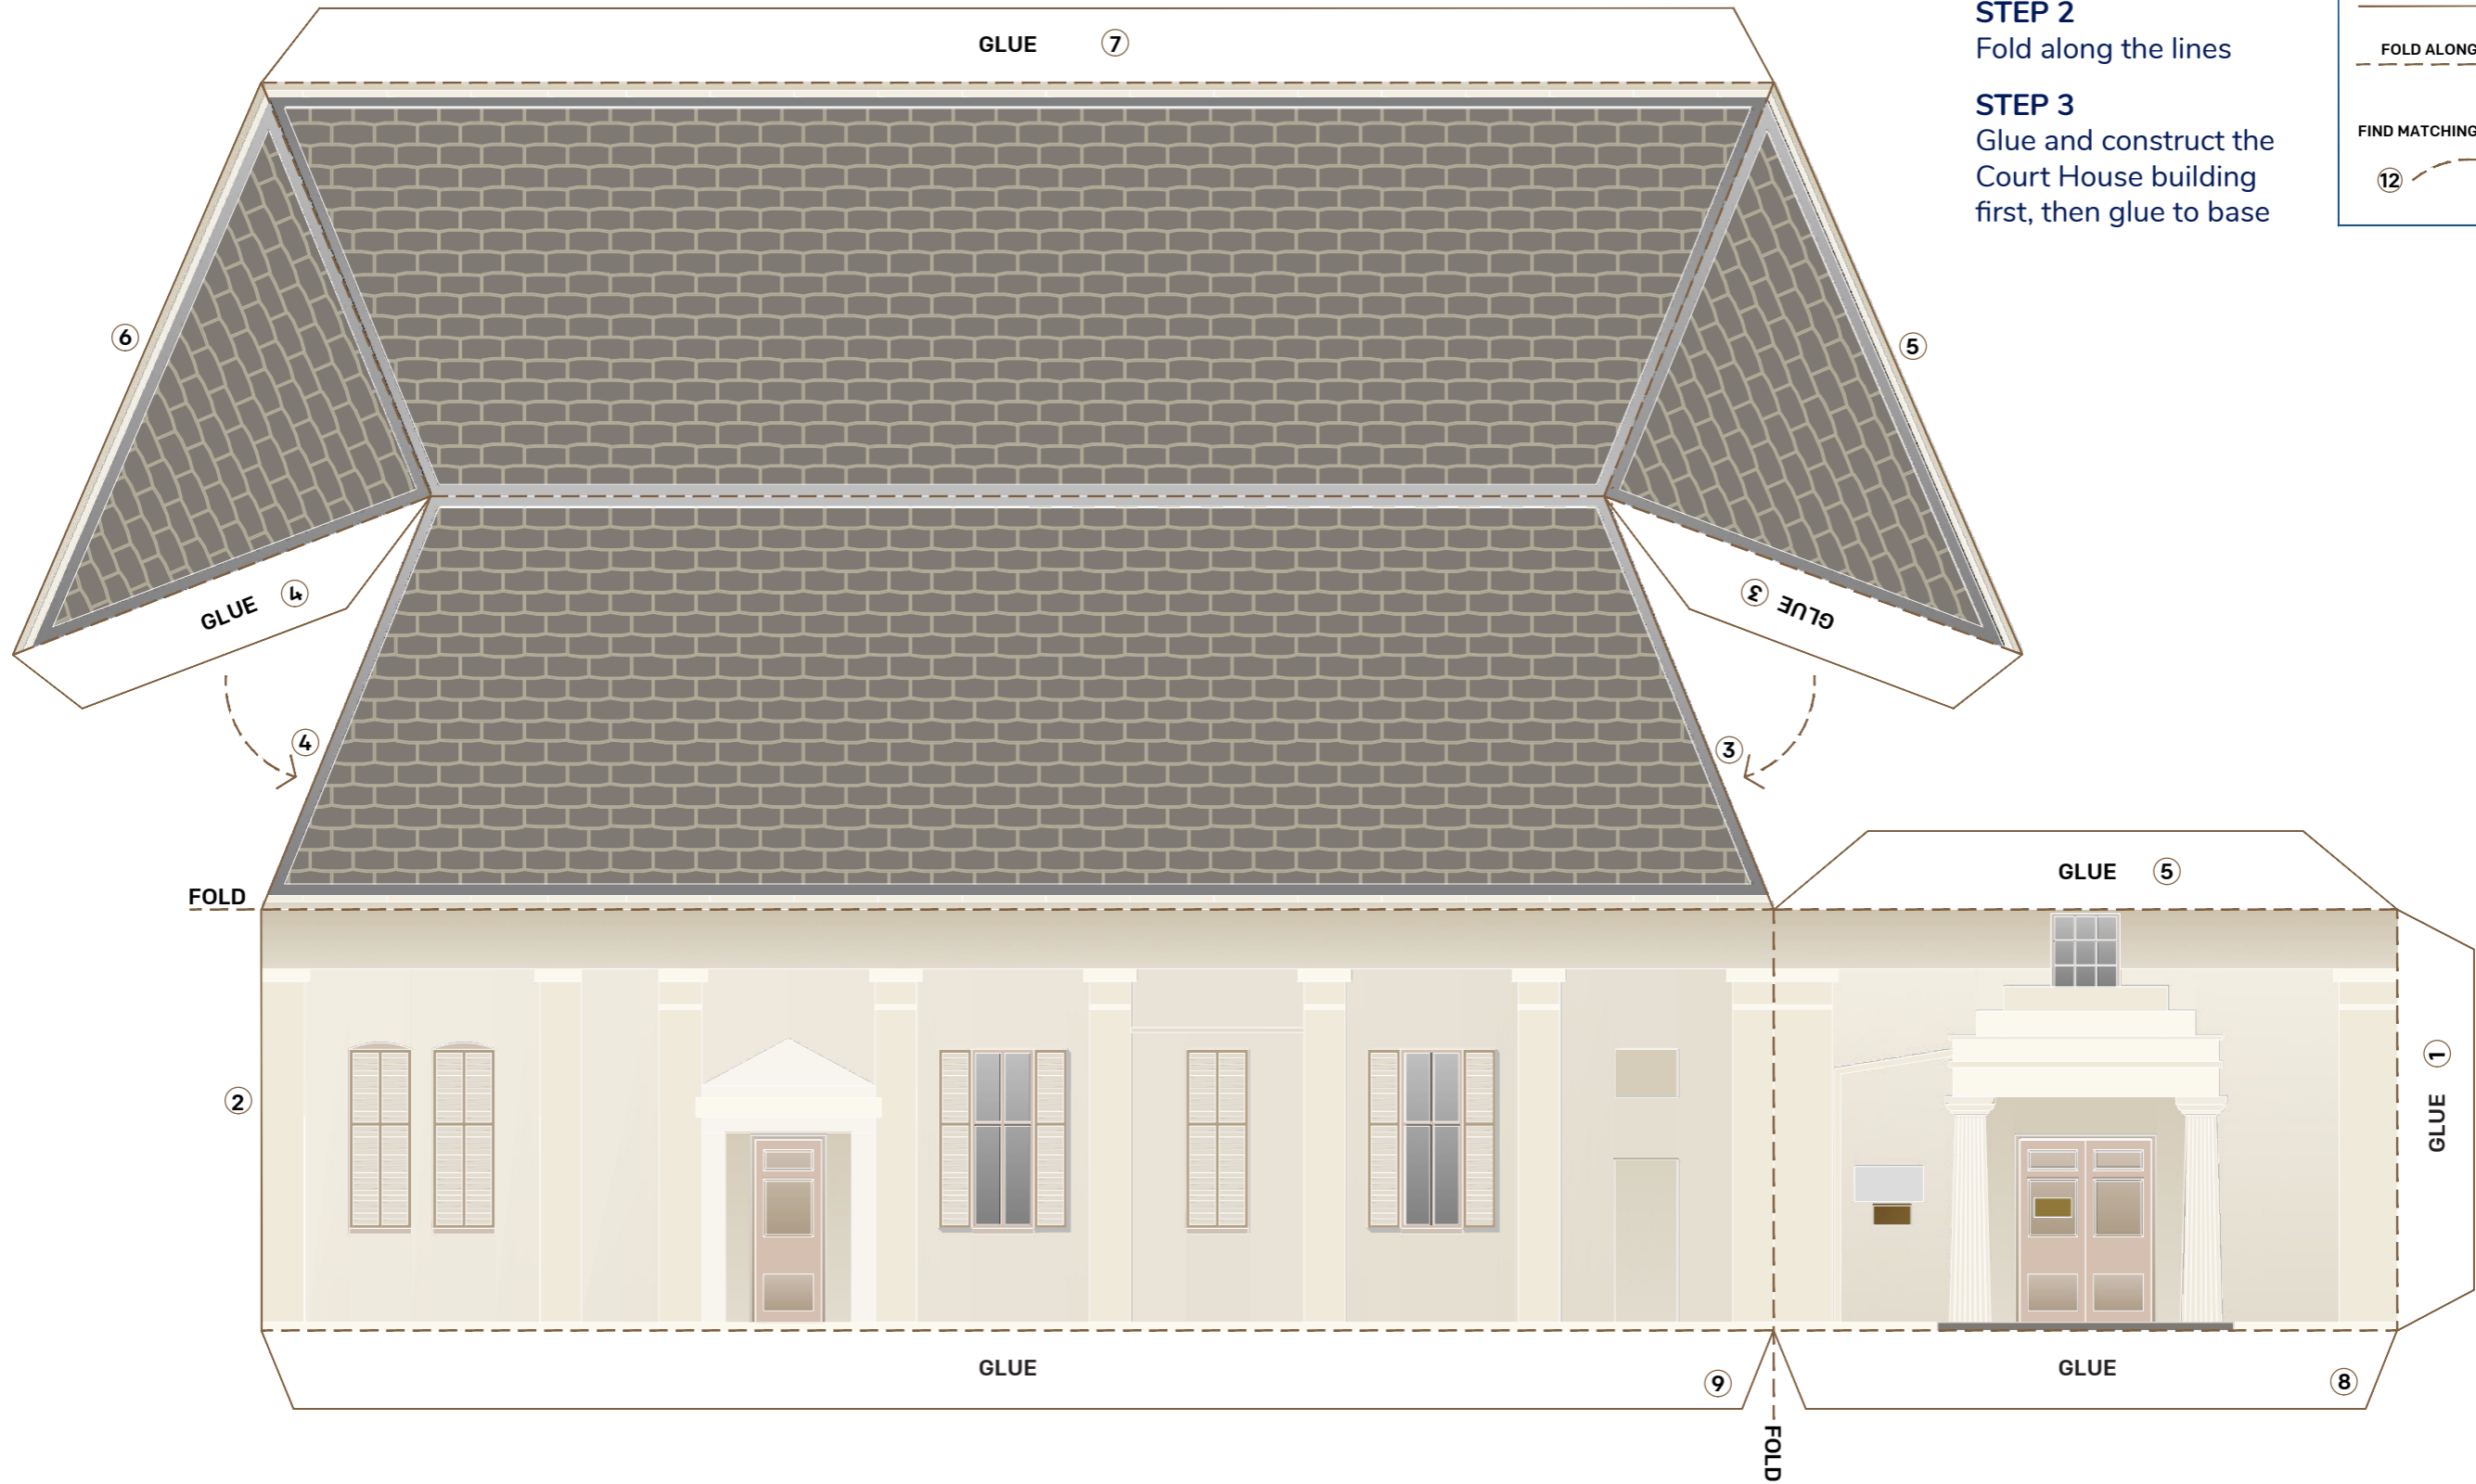

OLD COURT HOUSE: THE OLDEST BUILDING IN PERTH!

BUILD YOUR OWN OLD COURT HOUSE MODEL | SUITABLE FOR 5 - 12 YRS

- STEP 1**
Cut out all the pieces
- STEP 2**
Fold along the lines
- STEP 3**
Glue and construct the Court House building first, then glue to base

LEGEND

CUT ALONG THIS LINE

FOLD ALONG THIS LINE

FIND MATCHING CODE & GLUE

CUT ALONG HERE FOR YOUR BASE