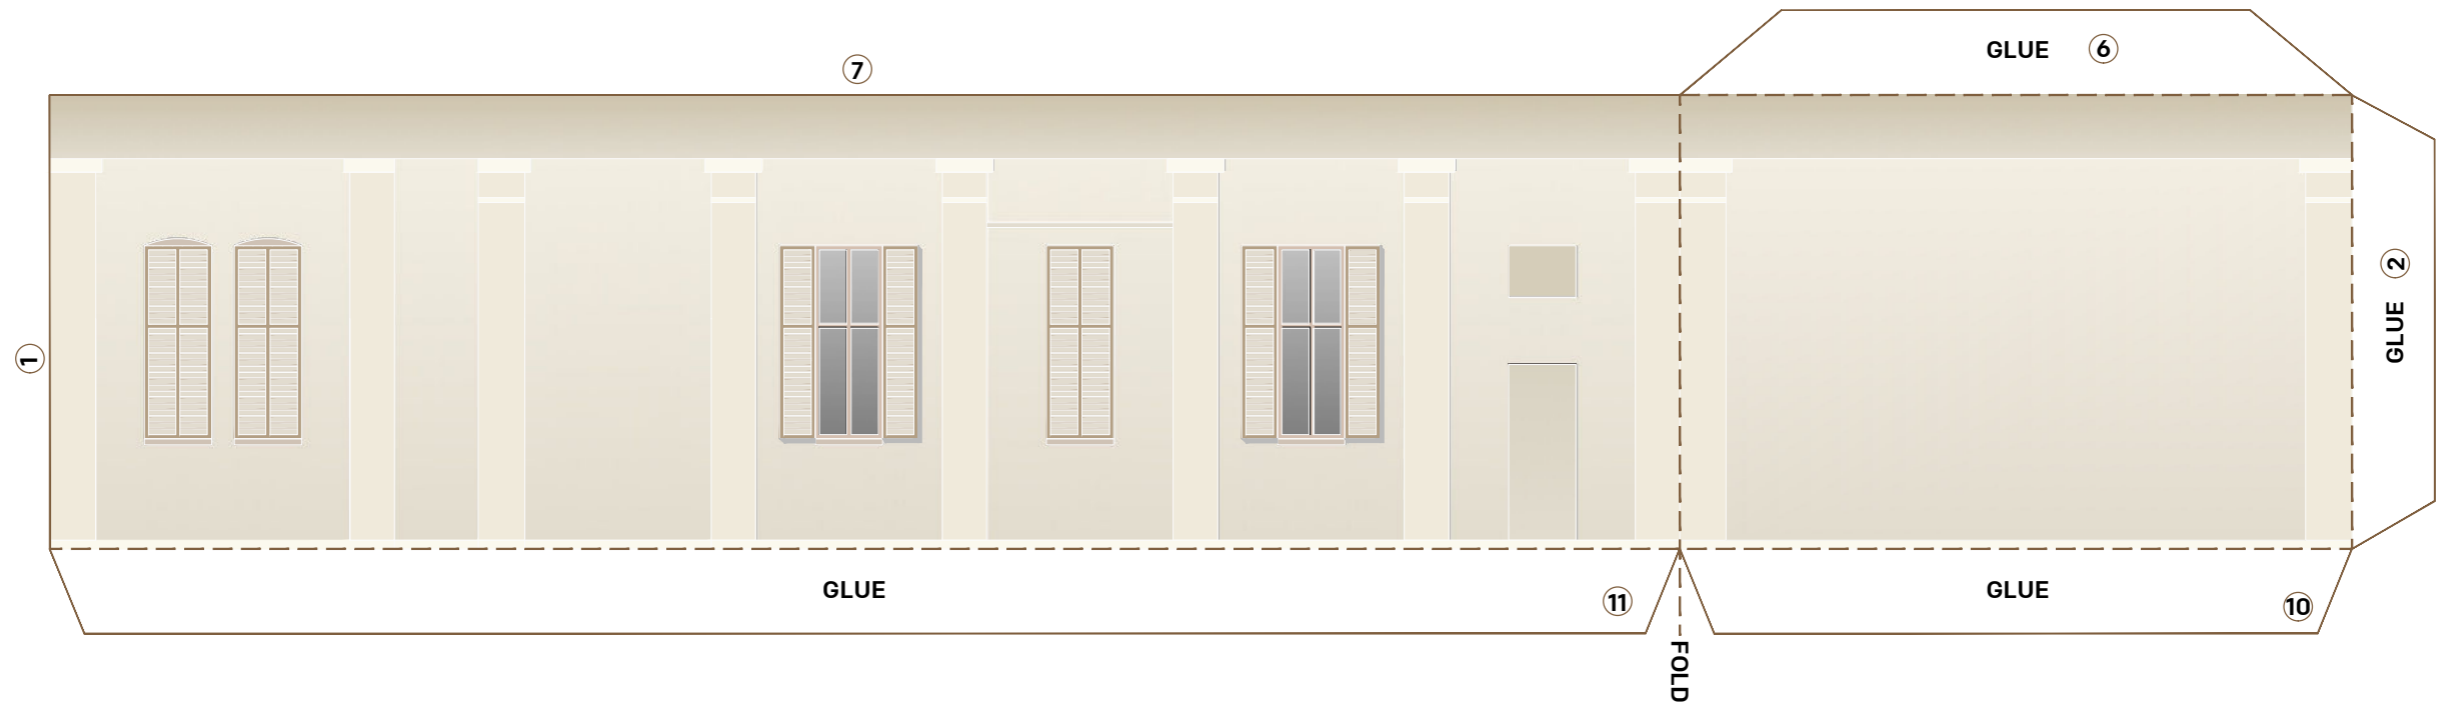

OLD COURT HOUSE: THE OLDEST BUILDING IN PERTH!

BUILD YOUR OWN OLD COURT HOUSE MODEL | SUITABLE FOR 5 - 12 YRS

- STEP 1**
Cut out all the pieces
- STEP 2**
Fold along the lines
- STEP 3**
Glue and construct the Court House building first, then glue to base

LEGEND

CUT ALONG THIS LINE

FOLD ALONG THIS LINE

FIND MATCHING CODE & GLUE

CUT ALONG HERE FOR YOUR BASE