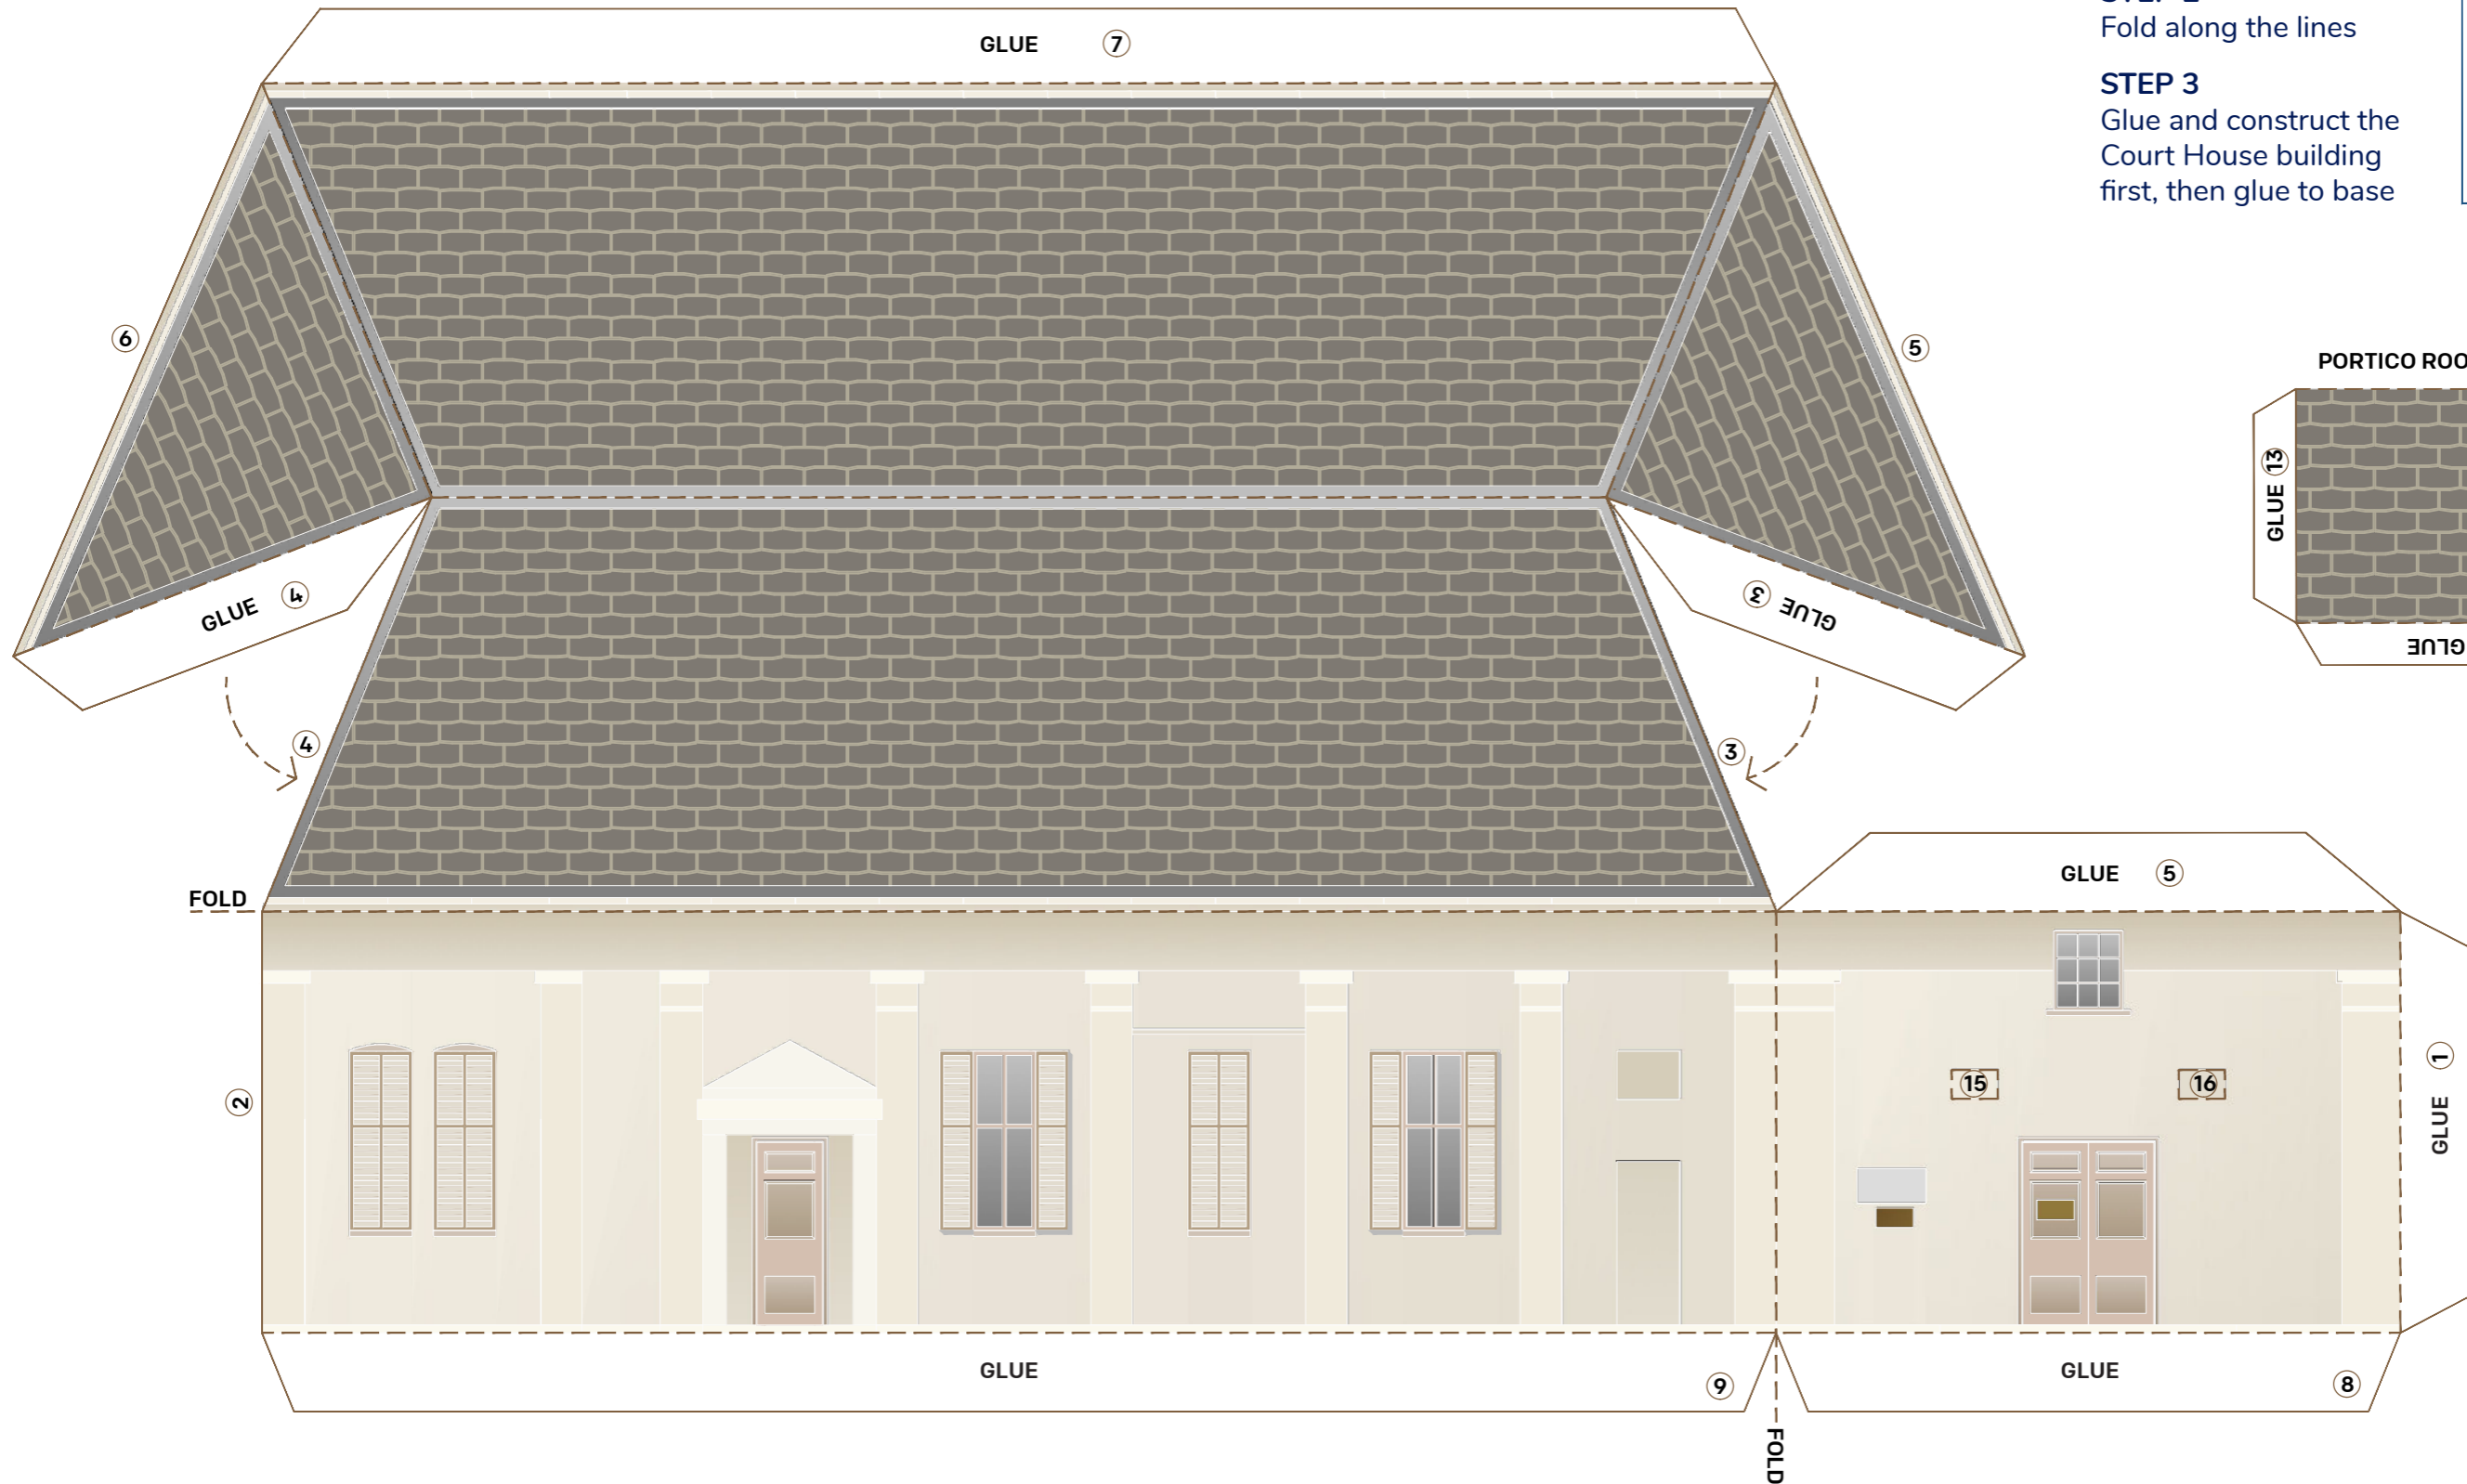

OLD COURT HOUSE: THE OLDEST BUILDING IN PERTH!

BUILD YOUR OWN OLD COURT HOUSE MODEL | SUITABLE FOR 13+ YRS

- STEP 1**
Cut out all the pieces
- STEP 2**
Fold along the lines
- STEP 3**
Glue and construct the Court House building first, then glue to base

LEGEND

CUT ALONG THIS LINE

FOLD ALONG THIS LINE

FIND MATCHING CODE & GLUE

CUT ALONG HERE FOR YOUR BASE