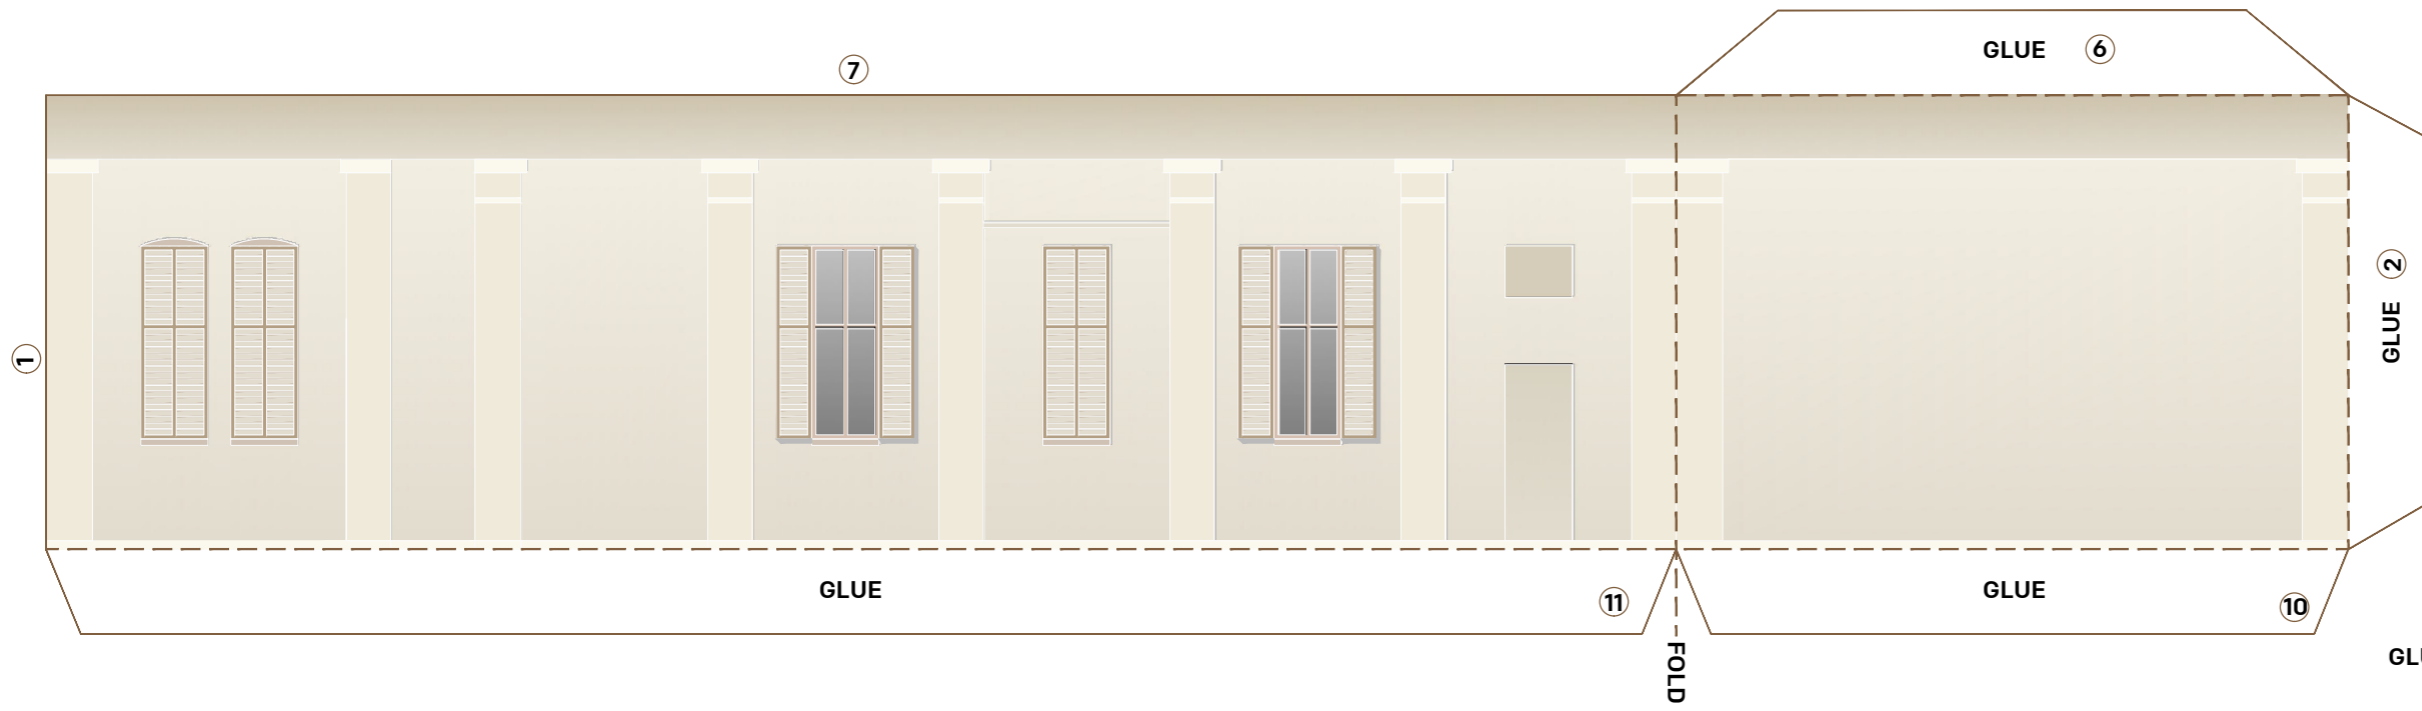

OLD COURT HOUSE: THE OLDEST BUILDING IN PERTH!

BUILD YOUR OWN OLD COURT HOUSE MODEL | SUITABLE FOR 13+ YRS

- STEP 1**
Cut out all the pieces
- STEP 2**
Fold along the lines
- STEP 3**
Glue and construct the Court House building first, then glue to base

LEGEND

CUT ALONG THIS LINE

FOLD ALONG THIS LINE

FIND MATCHING CODE & GLUE

CUT ALONG HERE FOR YOUR BASE